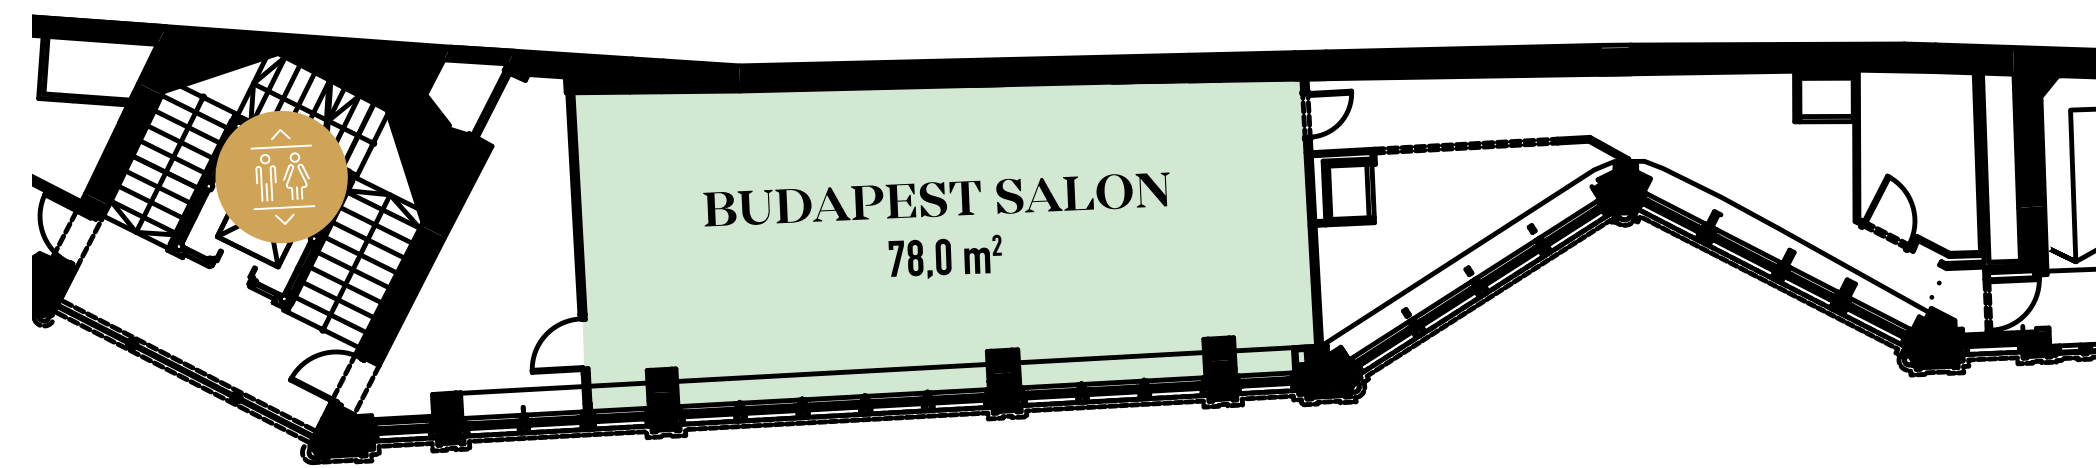

MEZZANINE FLOOR