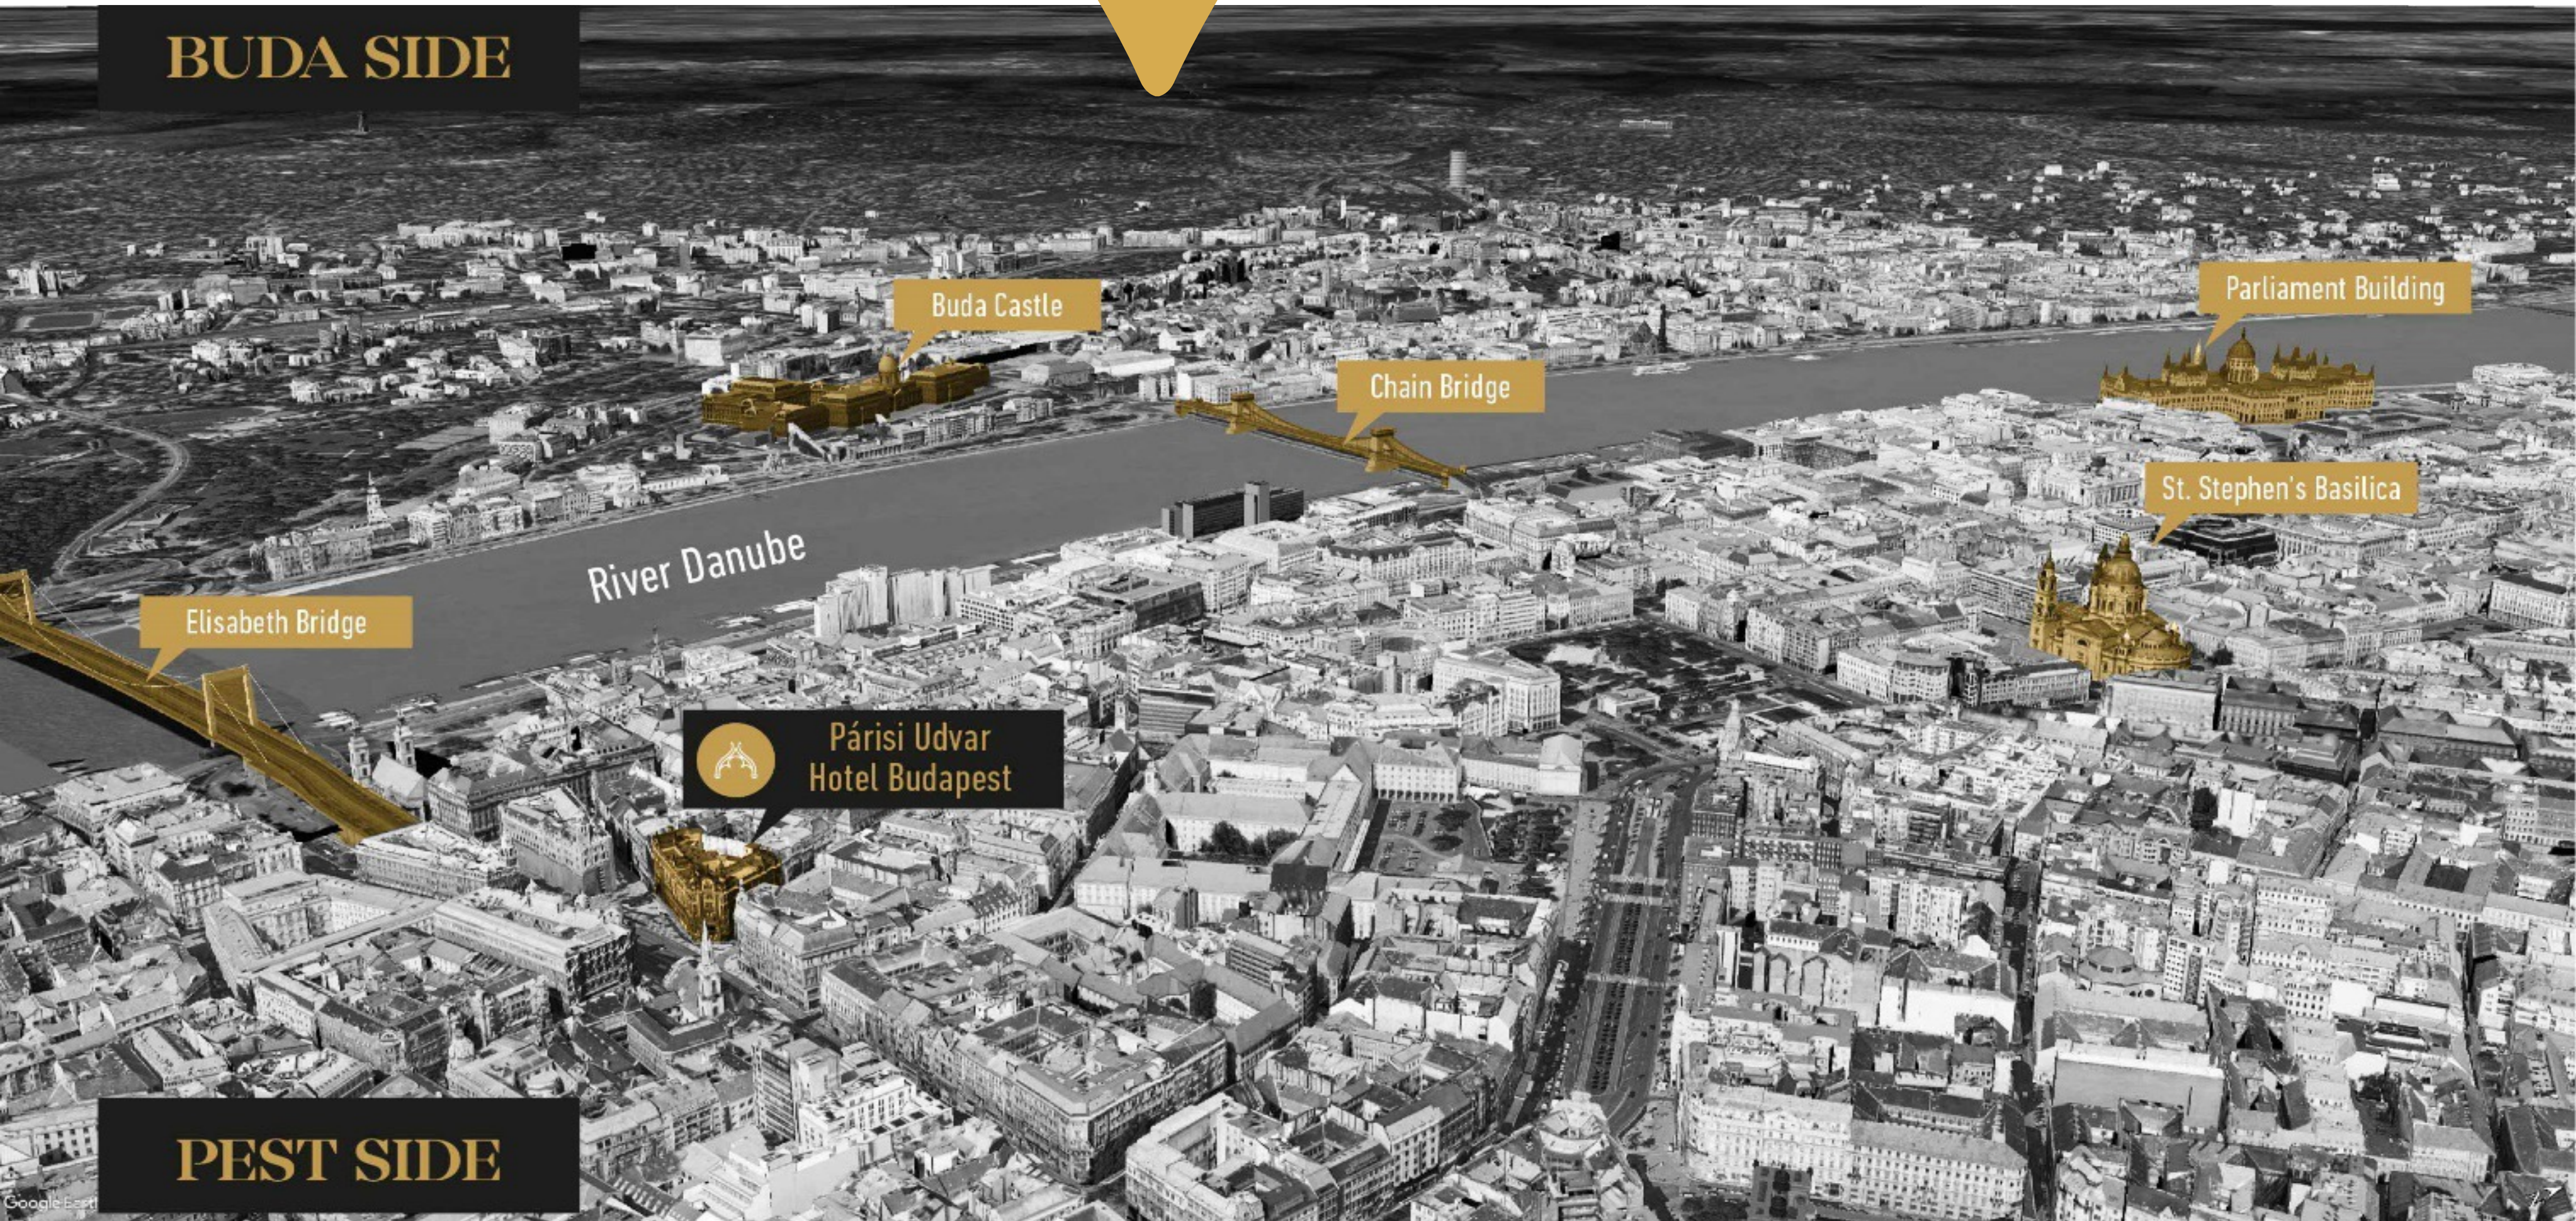

# HOTEL LOCATION

**BUDA SIDE**

Buda Castle

Chain Bridge

Parliament Building

St. Stephen's Basilica

River Danube

Elisabeth Bridge