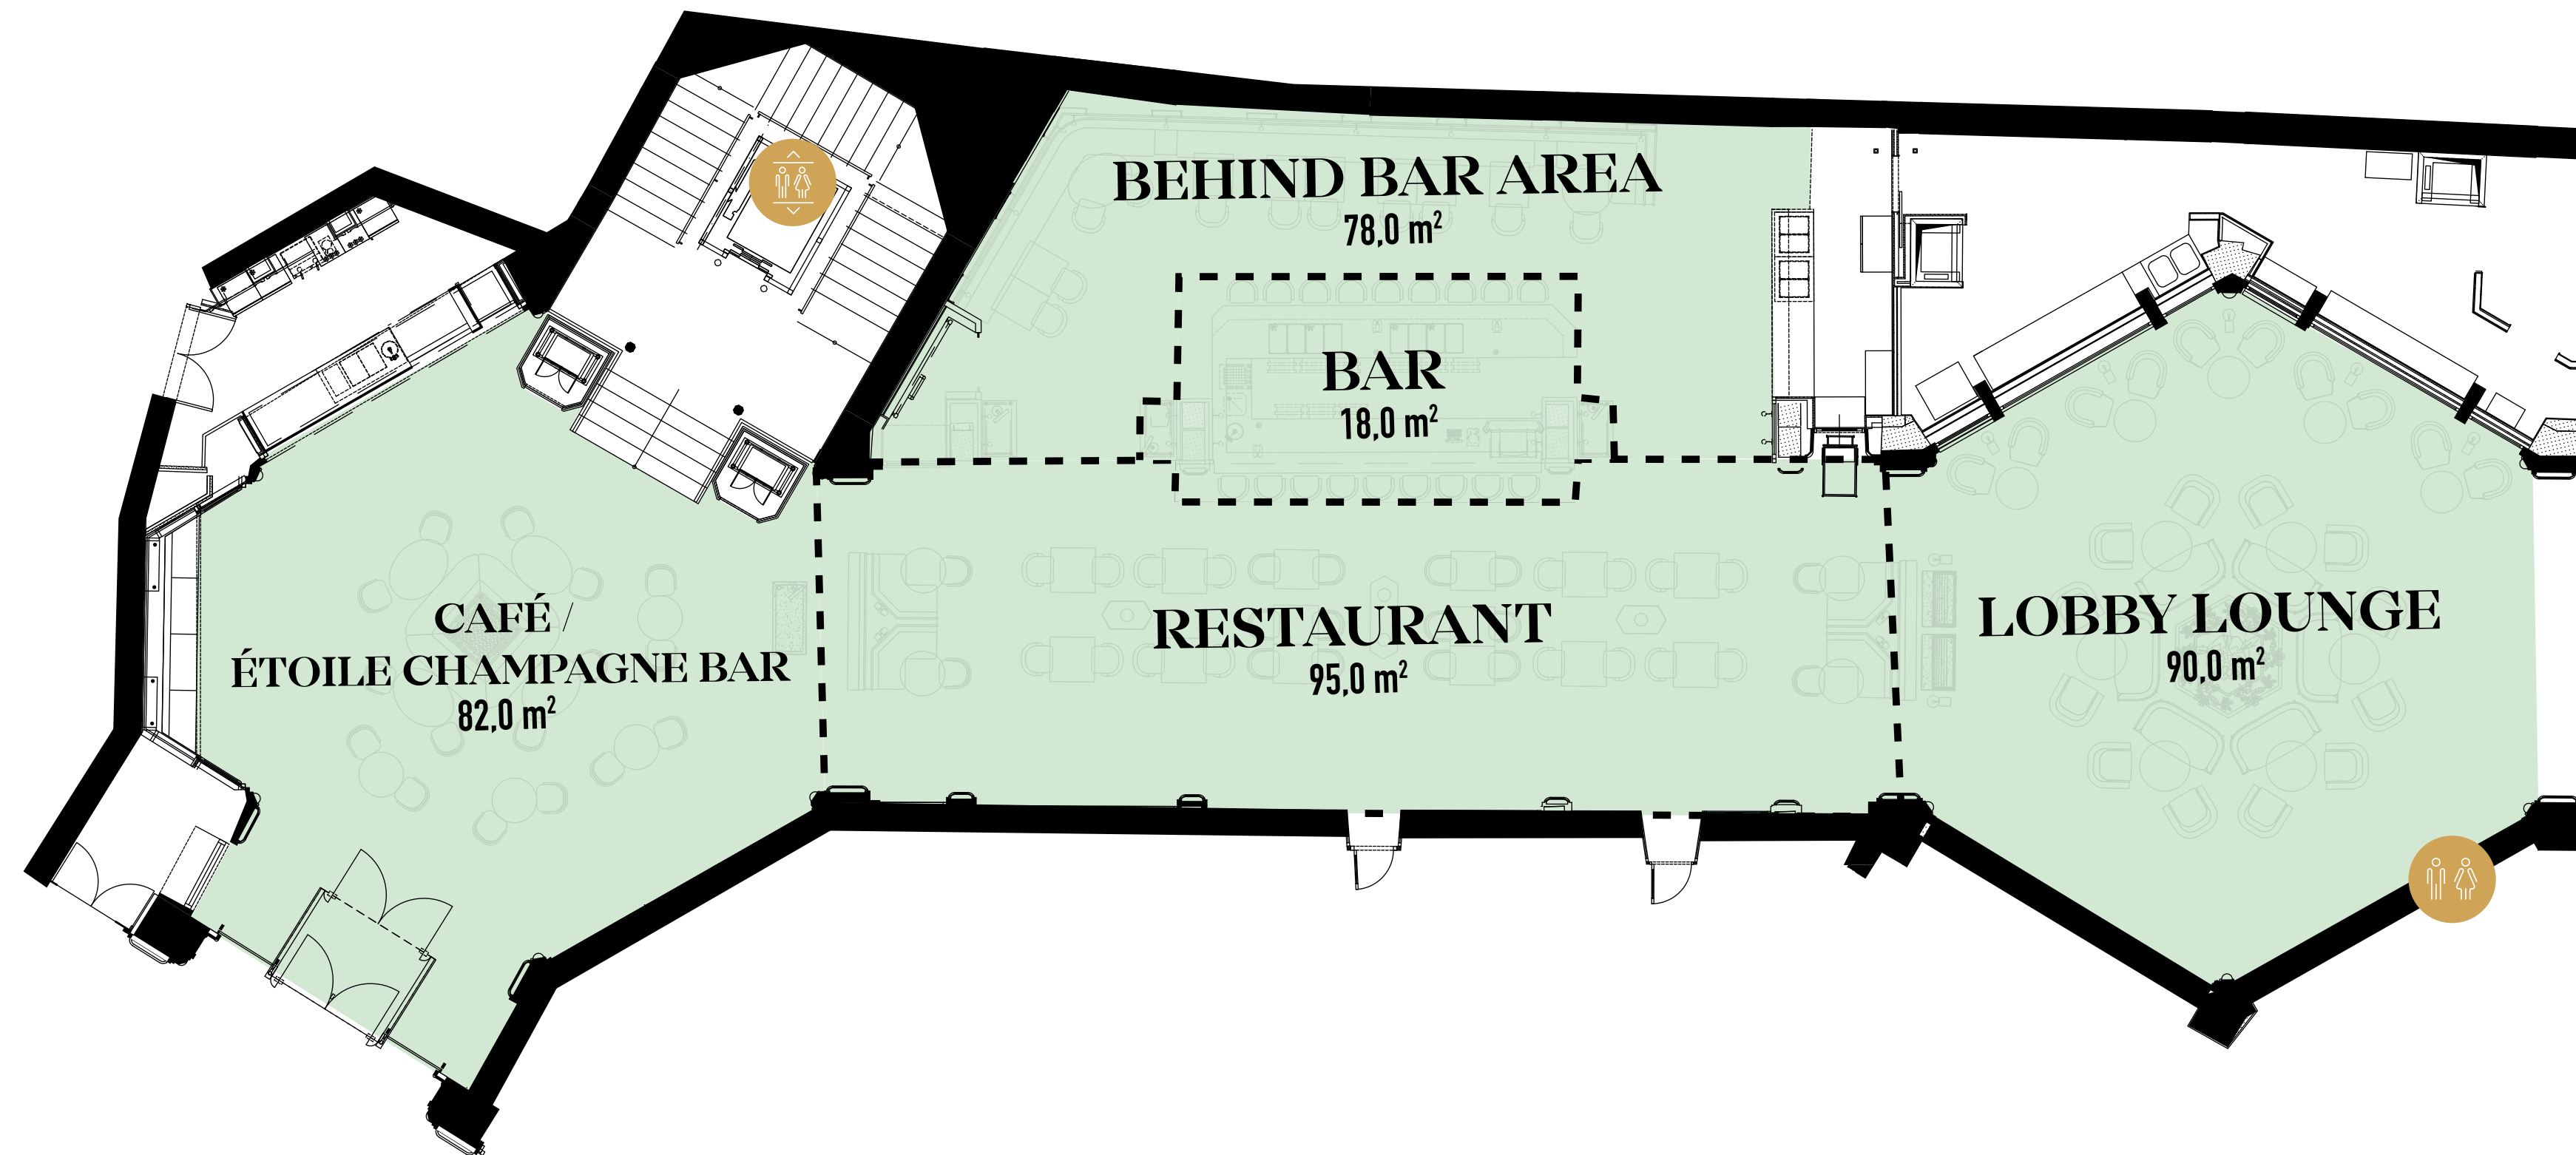

**T** ROUND TABLES 120

**I** RECEPTION 150

VIRTUAL TOUR

**GROUND FLOOR**

	Area (m <sup>2</sup> )	Length / Width (m)	Height (m)	Original Set Up	Banquet	Round Table	Boardroom
<b>Ground floor</b>							
Café	82	10,35 × 10,32	12	34	50	48	30
Restaurant	95	38 x 12	12	36	100	64	44
Behind Bar Area	78	18,5 x 11,5	3	22	30	-	-
Café & Restaurant	177	-	12	92	150	120	-