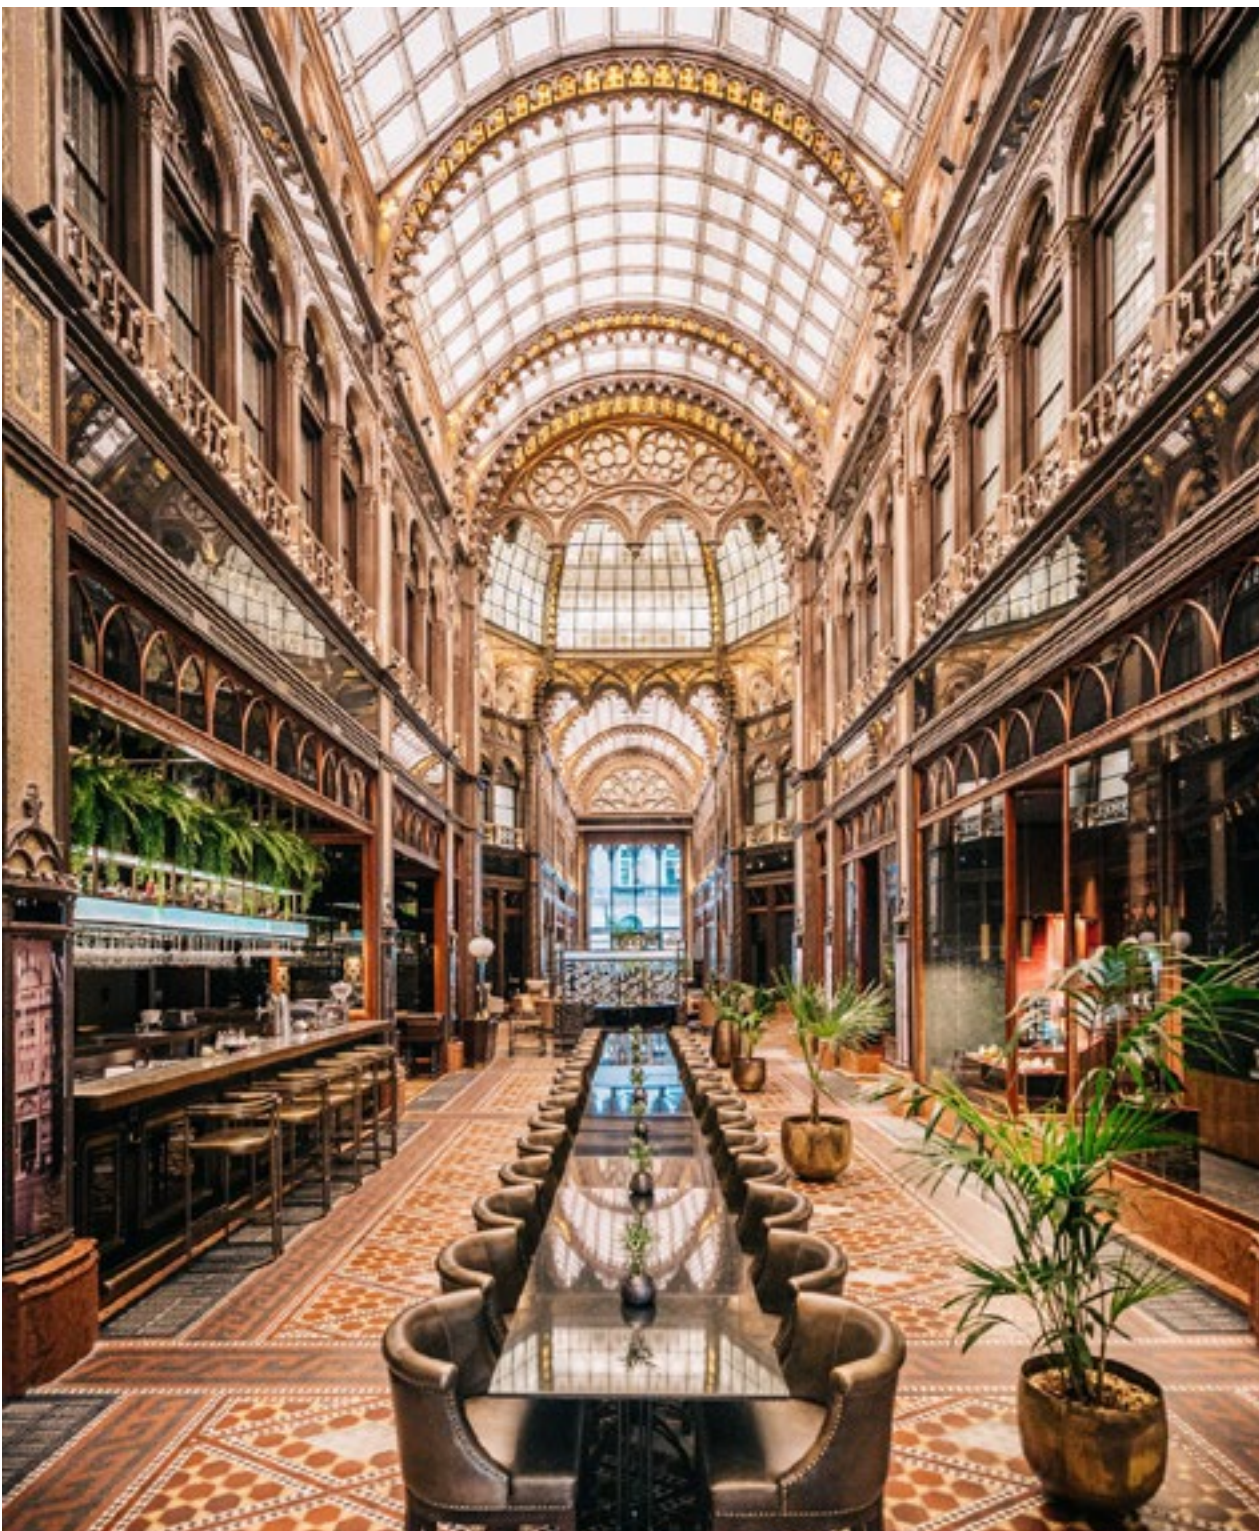

# THE PÁRISI PASSAGE

THIS LOCAL GEM, ONCE A WELL-KNOWN INDOOR SHOPPING ARCADE, HAS NOW BEEN TRANSFORMED INTO A STUNNING HOTEL WHERE THE ICONIC PASSAGE IS HOME TO THE LOBBY, THE STUNNING PÁRISI PASSAGE RESTAURANT, THE CAFÉ AND THE EXCLUSIVE ÉTOILE CHAMPAGNE BAR.