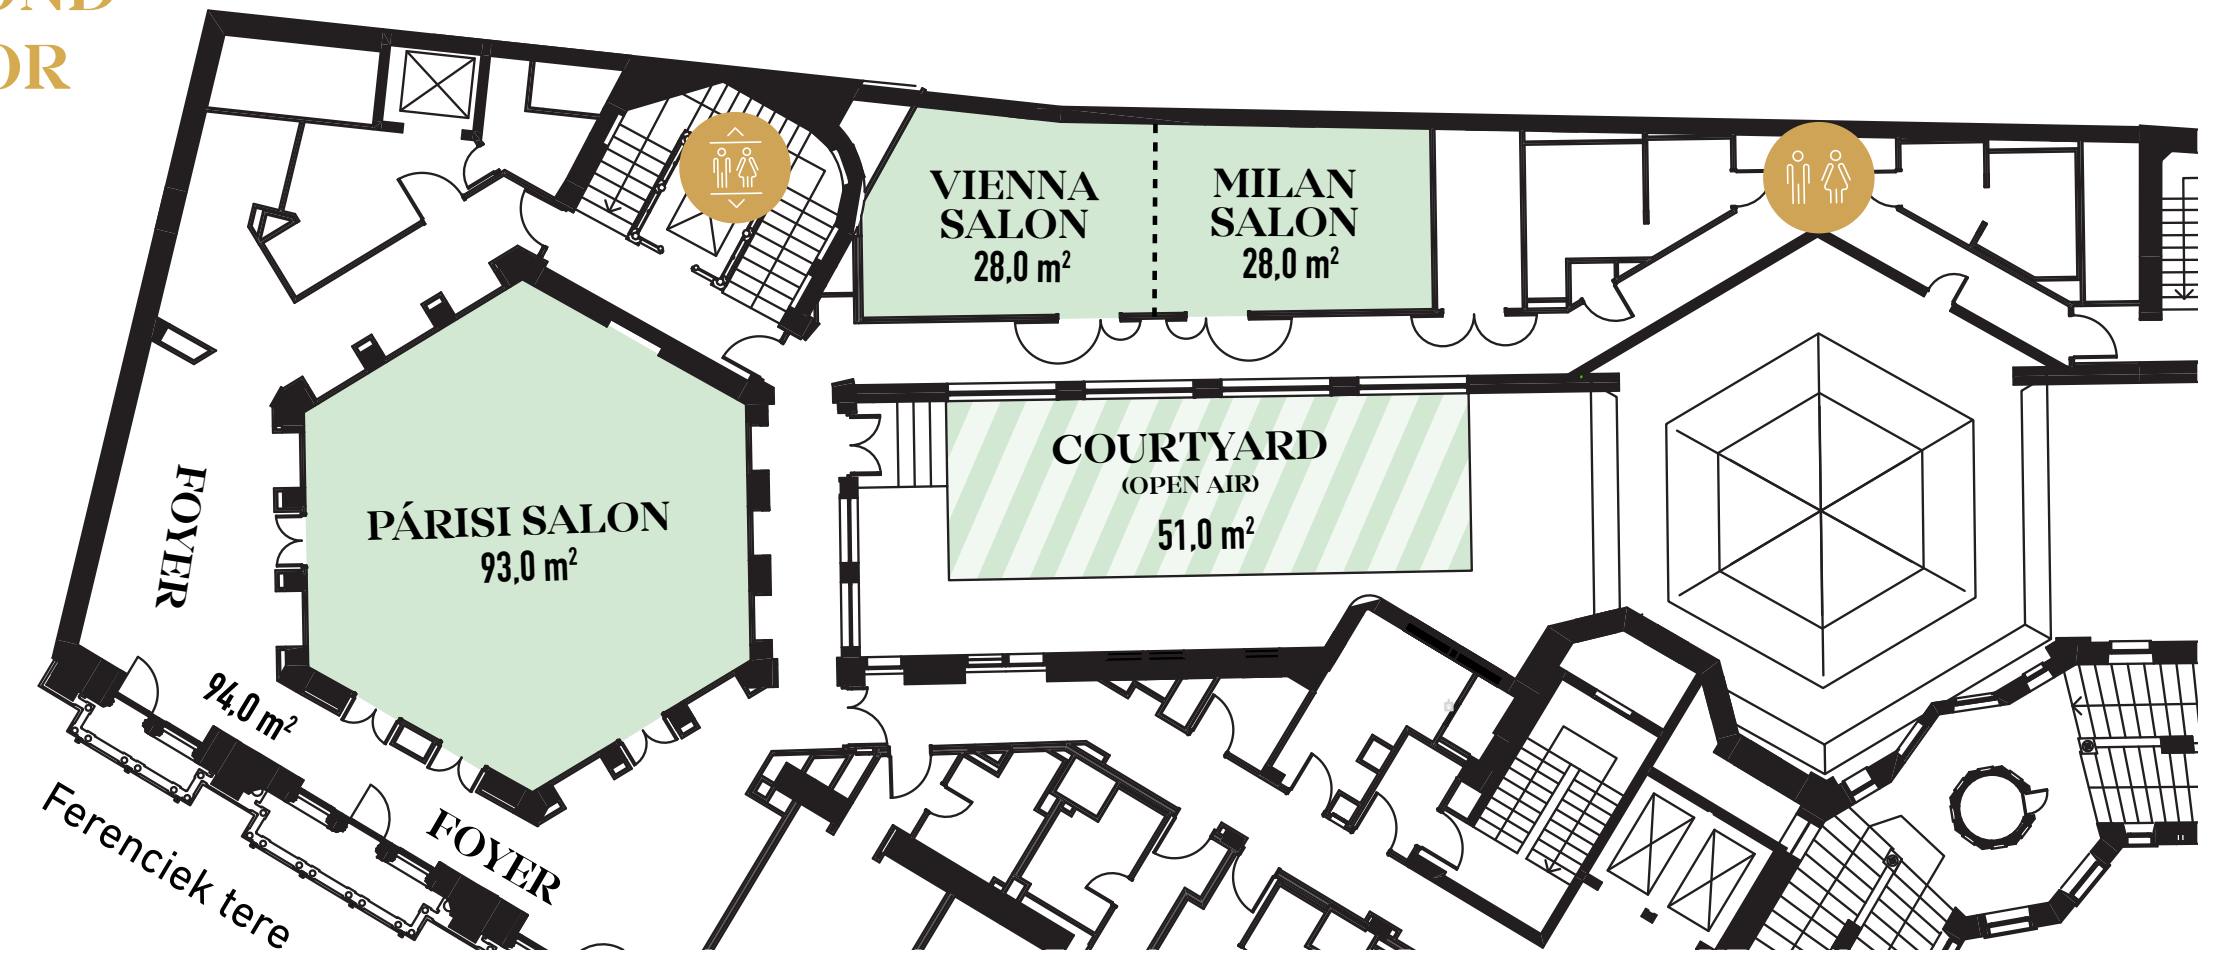

SECOND FLOOR

	Area (m²)	Length / Width (m)	Height (m)	Theatre	School table	Board-room	U-shaped	Banquet	Round Table	Cabaret
Mezzanine floor										
Budapest Salon	78	13,6 × 5	3	80	48	34	36	60	48	30
Second floor										
Párisi Salon	93	10,3 × 10,3	3	90	54	26	31	100	64	48
Vienna Salon	28	6 × 4,5	2,8	37	18	14	14	25	-	14
Milan Salon	28	6 × 4,5	2,8	37	18	14	14	25	-	14
Vienna+Milan Salon	56	12,15 × 4,5	2,8	69	40	34	32	55	32	35
Courtyard	51	12,17 × 4,2	2,9	50	-	-	-	50	-	-