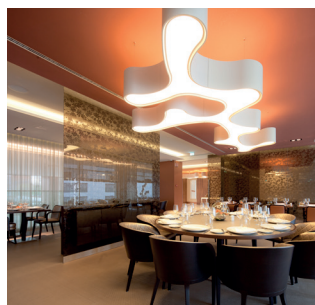

BARS & RESTAURANTS

The EPIC SANA Lisboa has 1 restaurant and 2 bars.

Flor-de-Lis - serves the main meals of the day, breakfast, lunch and dinner offering the the most exquisite national and international gastronomy.

Scale Bar - located in the lobby area, it offers a large space and the perfect atmosphere to enjoy your favourite drink. Make the most of the terrace and enjoy our snacks.

Upscale Bar - a rooftop paradise with a breathtaking view over the city and the Tagus River. Enjoy the warm days of the city in the infinity pool with the the best cocktails.