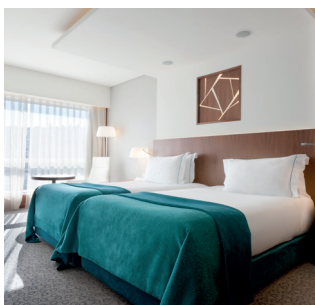

BEDROOM & SUITES

The EPIC SANA Lisboa has 311 bedrooms of various typologies:

244 Deluxe Rooms | 47 Premium Rooms | 19 Suites | 1 Presidential Suite

Services / Facilities

Connecting rooms | Room for people with reduced mobility | King-Size Beds | Work desk | Bathroom with shower (walk-in) and bath tub | Magnifying mirror | Digital channels and video on demand | Integrated sound system with the possibility of connecting the MP3 player through cable or Bluetooth | Nespresso coffee machine | Mini bar | Safe | Telephone | Air-conditioning | Butler service (on request)