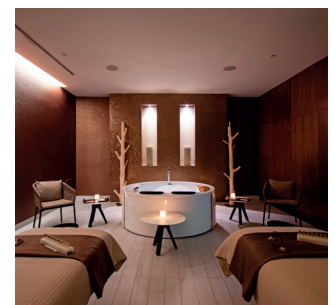

Scale Bar - located in the lobby area, it offers a large space and the perfect atmosphere to enjoy your favourite drink. Make the most of the terrace and enjoy our snacks.

Upscale Bar - a rooftop paradise with a breathtaking view over the city and the Tagus River. Enjoy the warm days of the city in the infinity pool with the the best cocktails.

SAYANNA WELLNESS & SPA

A perfect oasis in the heart of Lisbon, with 1700 m2, SAYANNA Wellness & SPA promises unique moments of tranquillity and well-being.

The SPA facilities include treatment rooms, sauna, steam room and a magnificent indoor pool.

This space also has an area exclusively dedicated to beauty care.

It also has a modern and exclusive Fitness Centre, fully equipped with the latest training equipment.